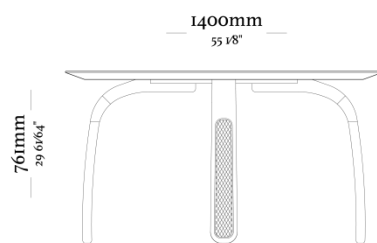

OPTIONS

Turntable option

COMPOSITION

Top/ Feet/ Straw

D O R A

Table with 1400mm diameter

Table with 1600mm diameter

Table with 1400mm diameter with turntable