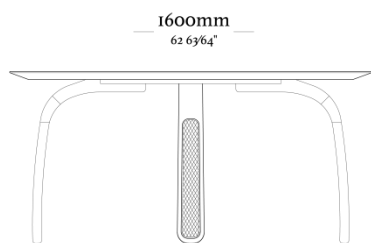

OPTIONS

Turntable option

COMPOSITION

Top/ Feet/ Straw

D O R A

Table with 1400mm diameter

Table with 1600mm diameter

Table with 1400mm diameter with turntable