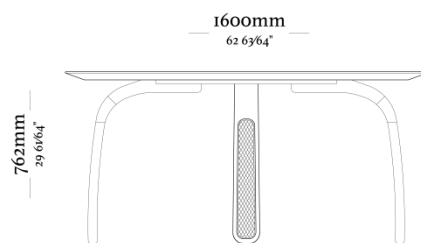

OPTIONS

Turntable option

COMPOSITION

Top/ Feet/ Straw

D O R A

Table with 1400mm diameter

Table with 1600mm diameter

Table with 1400mm diameter with turntable