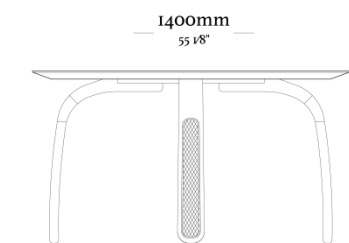

OPTIONS

Turntable option

COMPOSITION

Top/ Feet/ Straw

D O R A

Table with 1400mm diameter

Table with 1600mm diameter

Table with 1400mm diameter with turntable