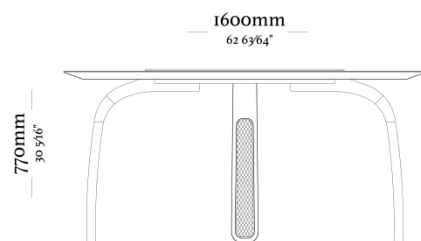

OPTIONS

Turntable option

COMPOSITION

Top/ Feet/ Straw

D O R A

Table with 1400mm diameter

Table with 1600mm diameter

Table with 1400mm diameter with turntable