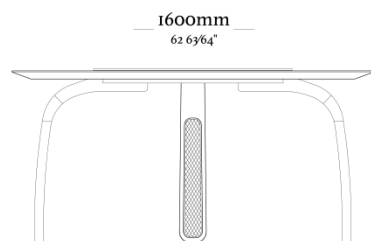

OPTIONS

Turntable option

COMPOSITION

Top/ Feet/ Straw

D O R A

Table with 1400mm diameter

Table with 1600mm diameter

Table with 1400mm diameter with turntable