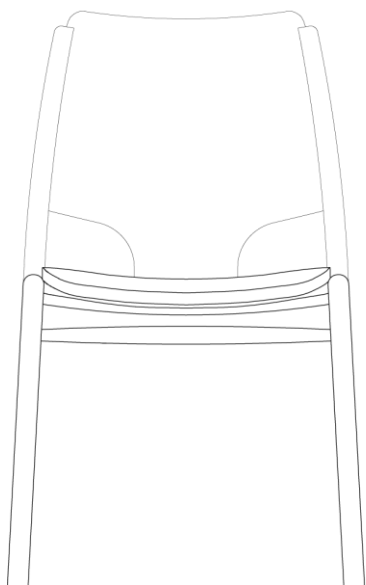

STEMMA

— 520mm —
20 15/32"