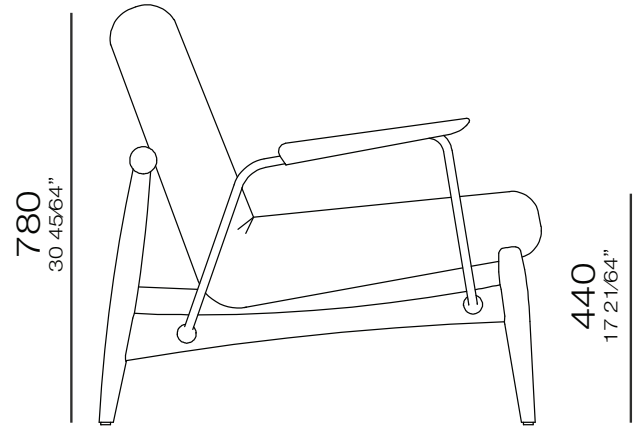

820
32 9/32"