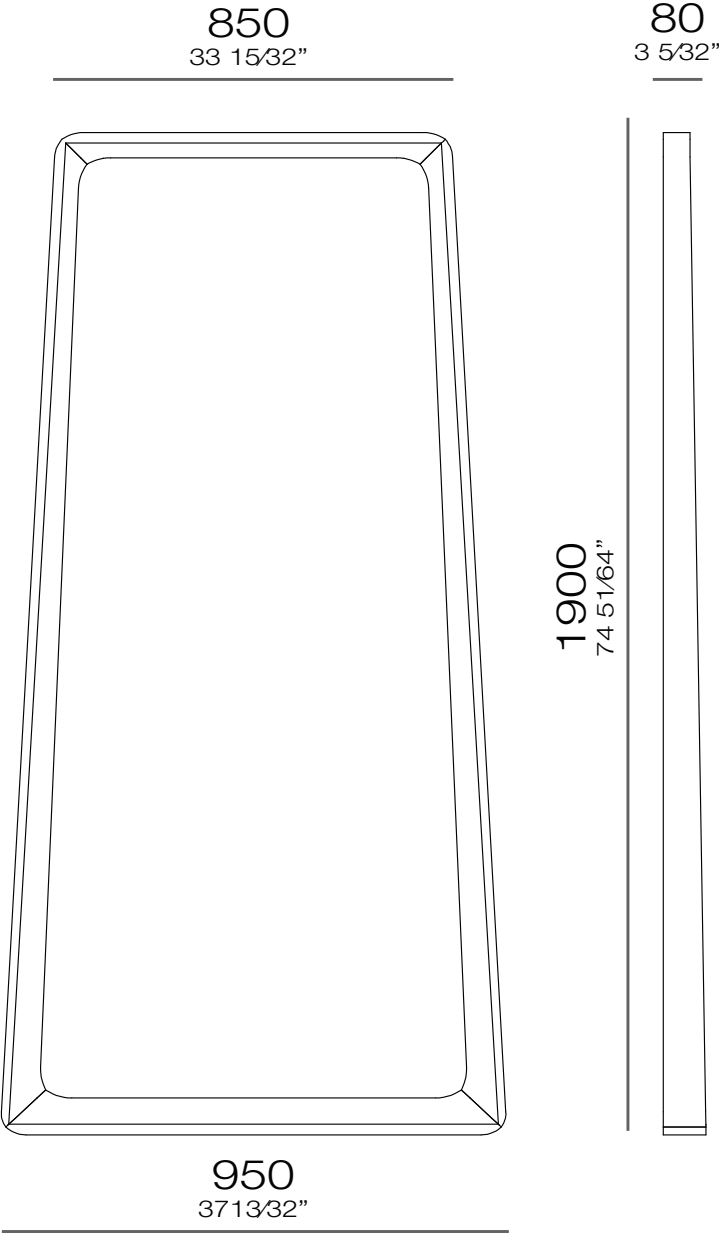

Mirror with solid wood frame with natural finish.

FINISHINGS

Wood: 079TC, 145MC, 148MT. Mirror: Silver or bronze.

OPTIONS

It has silver or bronze mirror options.

D U O M O _____

uultis

B R I I 6 , D O I S I R M Ã O S