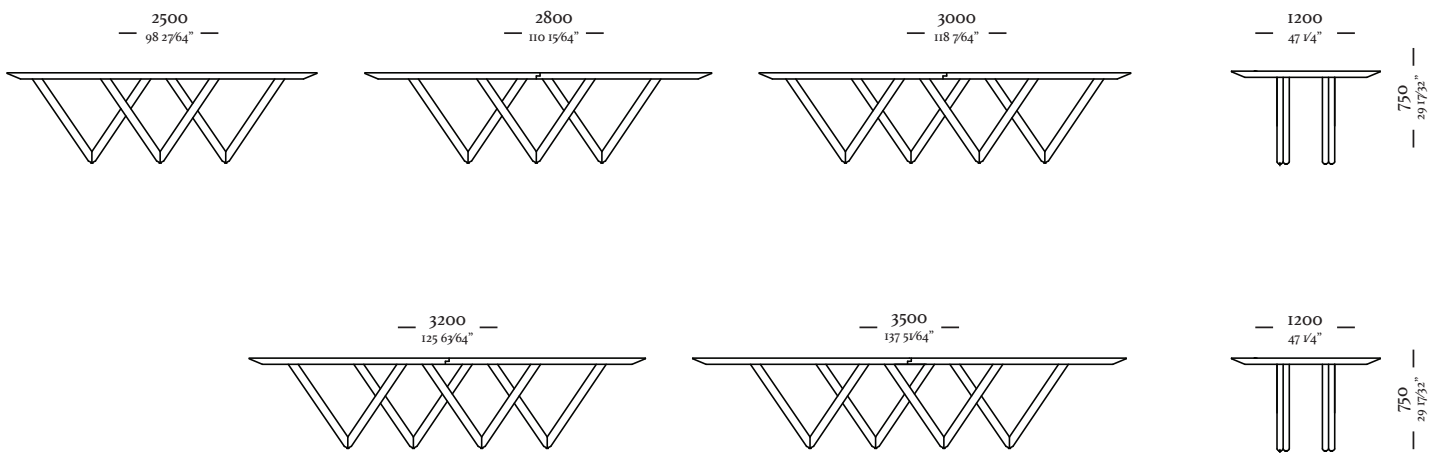

UULTIS

S
H
E

uultis

D Á B L I O

DESIGNED BY
ESTÚDIO UULTIS

D Á B L I O

Beauty and harmony cross paths at the Dáblio Dining Table. Its feet, carved in solid wood, offer the support that the tabletop (with MDF structure and wooden blade) needs to float on the base. You can choose between the semi oval and rectangular top, as well as laminated or with black, white, brown or off white glass. Choose the one that best suits your home.

STRUCTURE

Dining table with a set of solid wood feet and MDF structure top with a wooden veneer.

FINISHING

Feet: 71TC - 79TC - 85TC - 148MT - 089 - 149TC - 145. Top: 079CV - 119 - 127 - 128 - 148LT - 145LC - 149CV.

OPTIONS

The W table has the option of a semi oval or rectangular tabletop, as well as the option of a laminated tabletop or glass in black, white, brown or off white.

D Á B L I O

uultis

B R 1 1 6 , D O I S I R M Ã O S