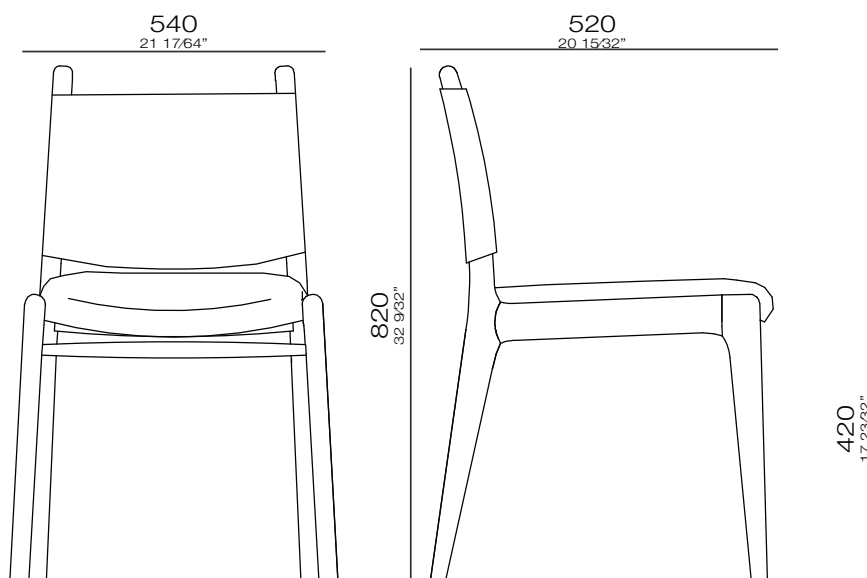

C A P P I O

COMPOSITION

In the image together with the Luce table.