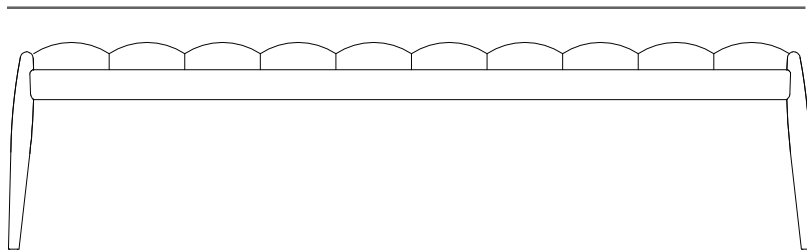

W
O
O

S
H
E

uultis

DESIGNED BY
LARISSA BATISTA

W A V E

Wave is a vintage inspiration, with a wooden structure and fabric cover. Indispensable on any contemporary decoration project.

STRUCTURE

Bench with solid wood base with natural finish and seat in leather and upholstered.

FINISHINGS

*Wood: 079EC, 148MT.
Leather seat.*

COMPOUND

Base + Seat.

W A V E

1790
70 15/32"

425
16 47/64"

460
18 7/64"