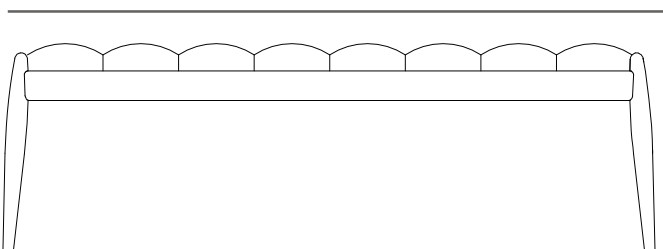

425
16 47/64"

460
18 7/64"

1450
57 3/32"