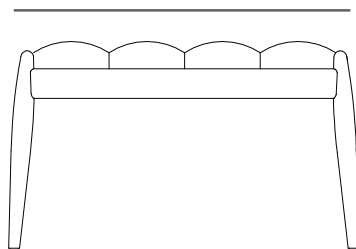

770
30 5/16"