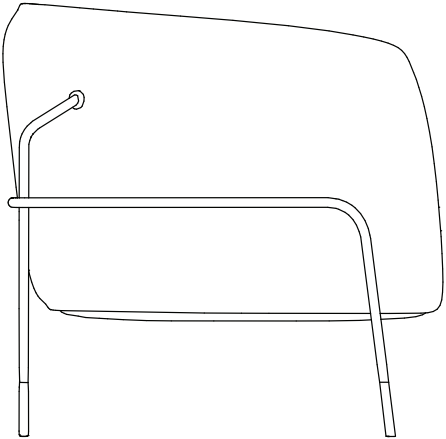

750

29 17/32"

710
27 61/64"

400
15 3/4"