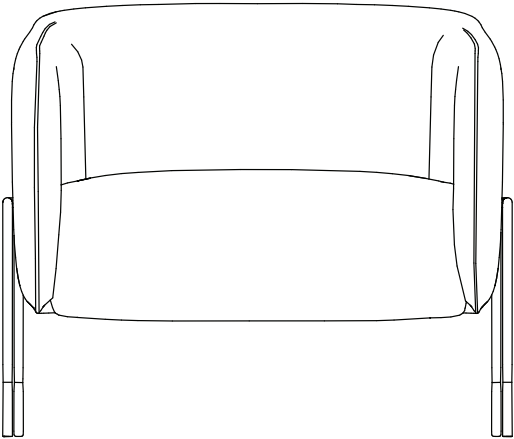

B E L L A

790

31 7/64"