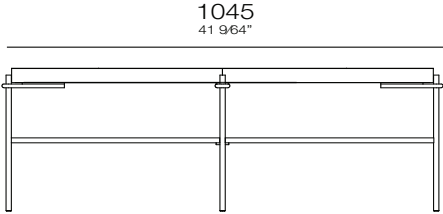

STRUCTURE

Top structure composed of MDF plates and multilaminated plates, the base is composed of metal structure with electrostatic painting.

FINISHINGS

Wood: 079CV, 127, 145, 148. Top: 071, 077, 084, 085, 087. Wood: 145MT Metal: Paint color black.

COMPOUND

Base and Top.

OPTIONS

The product has different size options.

R I O N

uultis

B R I I 6 , D O I S I R M Ã O S

R S | B R A S I L