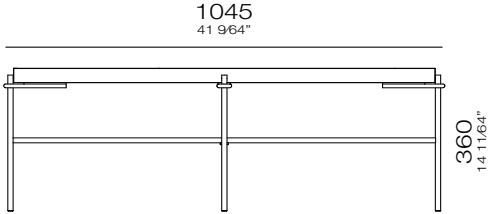

STRUCTURE

Top structure composed of MDF plates and multilaminated plates, the base is composed of metal structure with electrostatic painting.

FINISHINGS

Wood: 079CV, 127, 145, 148. Top: 071, 077, 084, 085, 087. Wood: 145MT Metal: Paint color black.

COMPOUND

Base and Top.

OPTIONS

The product has different size options.

R I O N

uultis

B R I I 6 , D O I S I R M Ã O S

R S | B R A S I L