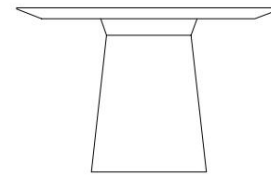

# FRACTUS

---

— 2200mm —  
86 3/4"

— 2500mm —  
98 1/2"

— 2800mm —  
110 1/4"

— 3000mm —  
118 1/4"

— 3200mm —  
125 3/4"

— 3500mm —  
137 3/4"

— 1200mm —  
47 1/4"

— 750mm —  
29 1/2"

— 1200mm —  
47 1/4"

— 750mm —  
29 1/2"

— 1200mm —  
47 1/4"

— 750mm —  
29 1/2"

— 1200mm —  
47 1/4"

— 750mm —  
29 1/2"

— 1200mm —  
47 1/4"

— 750mm —  
29 1/2"

— 1200mm —  
47 1/4"

— 750mm —  
29 1/2"

uultis

BR 116, DOIS IRMÃOS,

RS | BRASIL

51 3564 8382