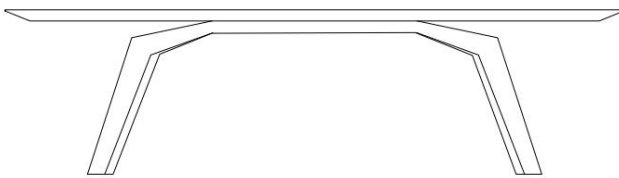

## COMPOSÊ

*Base/Tampo*

# FRACTUS

---

— 2200mm —  
86 3/4"

— 2500mm —  
98 1/2"

— 2800mm —  
110 1/4"

— 3000mm —  
118 1/4"

— 3200mm —  
125 3/4"

— 3500mm —  
137 3/4"

— 1200mm —  
47 1/4"

— 750mm —  
29 1/2"

— 1200mm —  
47 1/4"

— 750mm —  
29 1/2"

— 1200mm —  
47 1/4"

— 750mm —  
29 1/2"

— 1200mm —  
47 1/4"

— 750mm —  
29 1/2"