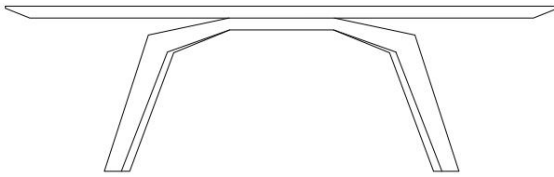

## COMPOSÊ

*Base/Tampo*

# FRACTUS

---

— 2200mm —  
86 3/4"

— 2500mm —  
98 1/2"

— 2800mm —  
110 1/4"

— 3000mm —  
118 1/4"

— 3200mm —  
125 3/4"

— 3500mm —  
137 3/4"