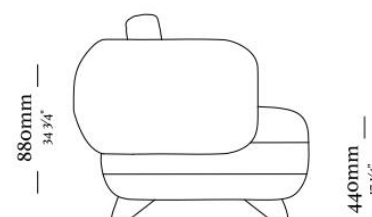

# NEXUS

1830mm  
72 1/4"

970mm  
38 1/4"

Sofá 3 Lugares C/ibr  
1830 x 970 x 880mm

2070mm  
81 1/2"

970mm  
38 1/4"

Sofá 4 Lugares S/br  
2070 x 970 x 880mm

2240mm  
88 1/4"

970mm  
38 1/4"

Sofá 4 Lugares C/2br  
2240 x 970 x 880mm

2150mm  
84 1/2"

970mm  
38 1/4"

Canto chaise  
2150 x 970 x 880mm

1110mm  
43 3/4"

1560mm  
61 1/2"

Chaise longue  
1110 x 970 x 880mm