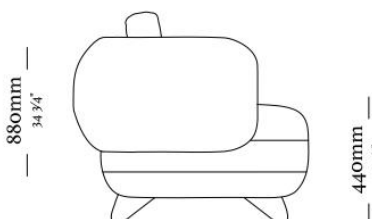

# NEXUS

1830mm  
72 1/4"

970mm  
38 1/4"

Sofá 3 Lugares C/ibr  
1830 x 970 x 880mm

2070mm  
81 1/2"

970mm  
38 1/4"

Sofá 4 Lugares S/br  
2070 x 970 x 880mm

2240mm  
88 1/4"

970mm  
38 1/4"

Sofá 4 Lugares C/2br  
2240 x 970 x 880mm

2150mm  
84 1/2"

970mm  
38 1/4"

Canto chaise  
2150 x 970 x 880mm

1110mm  
43 3/4"

1560mm  
61 1/2"

Chaise longue  
1110 x 970 x 880mm