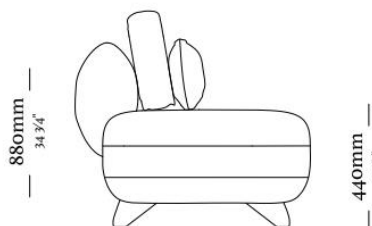

# NEXUS

1830mm  
72 1/4"

970mm  
38 1/4"

Sofá 3 Lugares C/ibr  
1830 x 970 x 880mm

2070mm  
81 1/2"

970mm  
38 1/4"

Sofá 4 Lugares S/br  
2070 x 970 x 880mm

2240mm  
88 1/4"

970mm  
38 1/4"

Sofá 4 Lugares C/2br  
2240 x 970 x 880mm

2150mm  
84 1/2"

970mm  
38 1/4"

Canto chaise  
2150 x 970 x 880mm

1110mm  
43 3/4"

1560mm  
61 1/2"

Chaise longue  
1110 x 970 x 880mm