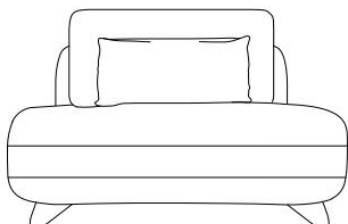

970mm  
38 1/4"

Sofá 4 Lugares C/2br  
2240 x 970 x 880mm

2150mm  
84 1/2"

970mm  
38 1/4"

Canto chaise  
2150 x 970 x 880mm

1110mm  
43 3/4"

1560mm  
61 1/2"

Chaise longue  
1110 x 970 x 880mm