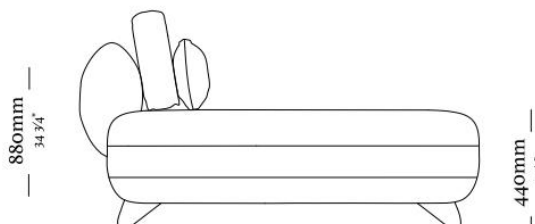

# NEXUS

1830mm  
72 1/4"

970mm  
38 1/4"

Sofá 3 Lugares C/ibr  
1830 x 970 x 880mm

2070mm  
81 1/2"

970mm  
38 1/4"

Sofá 4 Lugares S/br  
2070 x 970 x 880mm

2240mm  
88 1/4"

970mm  
38 1/4"

Sofá 4 Lugares C/2br  
2240 x 970 x 880mm

2150mm  
84 1/2"

970mm  
38 1/4"

Canto chaise  
2150 x 970 x 880mm

1110mm  
43 3/4"

1560mm  
61 1/2"

Chaise longue  
1110 x 970 x 880mm