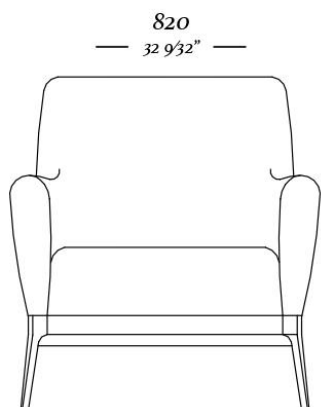

UULTIS

S
H
R

uultis

ADELE

DESIGNED BY
ESTÚDIO UULTIS

ADELE

It's vintage, but it's also modern. Has an anatomical shape responsible for the comfort, in addition, the relax system, coupled with the aluminum base, provides a light balance to the armchair. The backrest, as well as the seat on elastic straps, has medium density foam wrapped in an Ecosoft foam quilt.

ADELE

3759
820x820x880mm

3760
820x840x870mm

uultis

BR 116, DOIS IRMÃOS

RS | BRASIL

51 3564 8382

UULTIS.COM