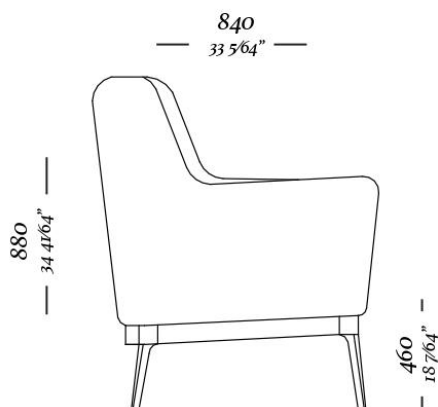

UULTIS

S
H
R

uultis

ADELE

DESIGNED BY
ESTÚDIO UULTIS

ADELE

It's vintage, but it's also modern. Has an anatomical shape responsible for the comfort, in addition, the relax system, coupled with the aluminum base, provides a light balance to the armchair. The backrest, as well as the seat on elastic straps, has medium density foam wrapped in an Ecosoft foam quilt.

ADELE

3759
820x820x880mm

3760
820x840x870mm

uultis

BR 116, DOIS IRMÃOS

RS | BRASIL

51 3564 8382

UULTIS.COM