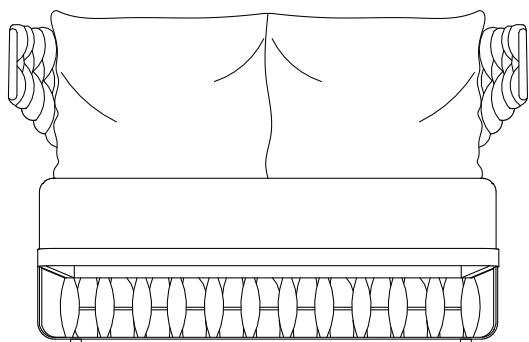

B E L U G A

1490
58 21/32