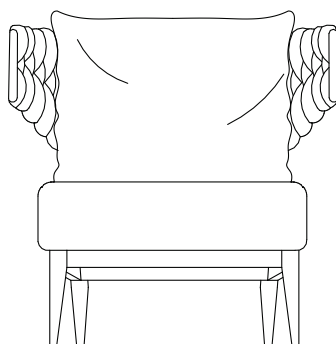

B E L U G A

1490
58 21/32

920
36 7/32

830
32 43/64