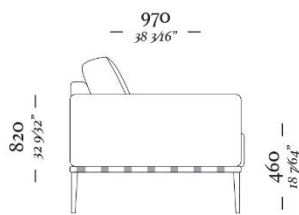

STRUCTURE

The structure is made of selected high quality solid wood. The seat is composed by layers of high density and soft foam supported by elastic webbing system. The backrest is composed by soft foam pillow and polyester fiber pillows.

F I N E

4 Lugares com 2 Braços
3090 x 970 x 820mm

3 Lugares com 2 Braços
2110 x 970 x 820mm

3 Lugares com 1 Braço D/E
2040 x 970 x 820mm

Chaise Longue Com
1 Braço D/E
1070 x 1560 x 820mm

1 Lugar com 2 Braços
1140 x 970 x 820mm

1 Lugar com 1 Braço D/E
1070 x 970 x 820mm

Banqueta Quadrada
970 x 970 x 290mm

Banqueta Retangular
970 x 610 x 290mm

uultis

BR 116, DOIS IRMÃOS,

RS | BRASIL

51 3564 8382

UULTIS.COM