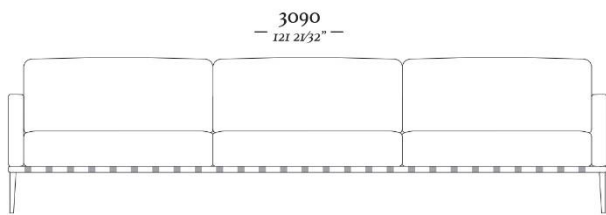

STRUCTURE

The structure is made of selected high quality solid wood. The seat is composed by layers of high density and soft foam supported by elastic webbing system. The backrest is composed by soft foam pillow and polyester fiber pillows.

F I N E

4 Lugares com 2 Braços
3090 x 970 x 820mm

3 Lugares com 2 Braços
2110 x 970 x 820mm

3 Lugares com 1 Braço D/E
2040 x 970 x 820mm

Chaise Longue Com
1 Braço D/E
1070 x 1560 x 820mm

1 Lugar com 2 Braços
1140 x 970 x 820mm

1 Lugar com 1 Braço D/E
1070 x 970 x 820mm

Banqueta Quadrada
970 x 970 x 290mm

Banqueta Retangular
970 x 610 x 290mm

uultis

BR 116, DOIS IRMÃOS,

RS | BRASIL

51 3564 8382

UULTIS.COM