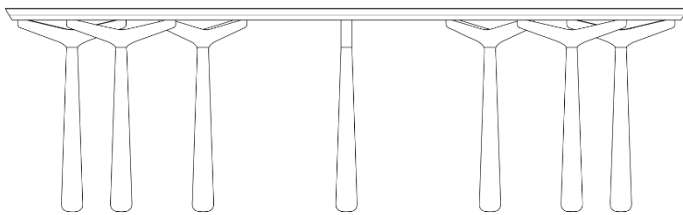

450mm
17 3/4"

750mm
29 1/2"

2500mm
98 1/4"