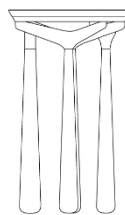

## STRUCTURE

*The sideboard “Eixo” is mainly composed of selected solid wood of the highest quality. Its top is chamfered on the lower edge and along with the turned wooden feet, it highlights the elegance of the piece. The top also has a glass detail in an organic shape, as an addition to the functionality and design of the piece.*

## CONTRASTING FINISHES

*Feets/Top/Detail*

# EIXO

---

1800mm  
70 3/4"

450mm  
17 3/4"

750mm  
29 1/2"

2200mm  
86 1/2"

450mm  
17 3/4"

750mm  
29 1/2"