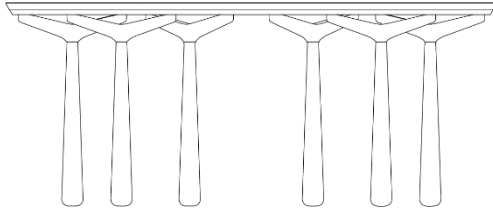

# EIXO

---

The Eixo sideboard is the perfect union of form and function, a standout piece that transcends its basic utility and becomes an expression of elegance and practicality in the space. It carries with it the authenticity and naturalness of wood and highlights stability through the composition of its form combined with the smoothness of the base.

## STRUCTURE

*The sideboard “Eixo” is mainly composed of selected solid wood of the highest quality. Its top is chamfered on the lower edge and along with the turned wooden feet, it highlights the elegance of the piece. The top also has a glass detail in an organic shape, as an addition to the functionality and design of the piece.*

# EIXO

---

1800mm  
70 3/4"

450mm  
17 3/4"

750mm  
29 1/2"

2200mm  
86 1/2"

450mm  
17 3/4"

750mm  
29 1/2"