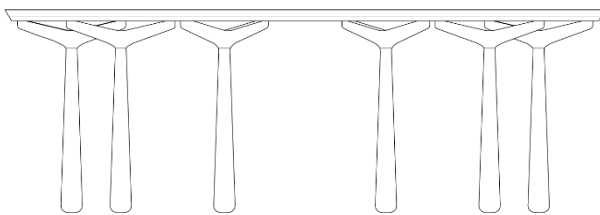

# EIXO

---

The Eixo sideboard is the perfect union of form and function, a standout piece that transcends its basic utility and becomes an expression of elegance and practicality in the space. It carries with it the authenticity and naturalness of wood and highlights stability through the composition of its form combined with the smoothness of the base.

## STRUCTURE

*The sideboard “Eixo” is mainly composed of selected solid wood of the highest quality. Its top is chamfered on the lower edge and along with the turned wooden feet, it highlights the elegance of the piece. The top also has a glass detail in an organic shape, as an addition to the functionality and design of the piece.*

# EIXO

---

1800mm  
70 3/4"

450mm  
17 3/4"

750mm  
29 1/2"

2200mm  
86 1/2"

450mm  
17 3/4"

750mm  
29 1/2"