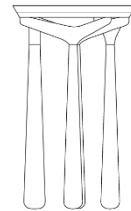

# EIXO

---

The Eixo sideboard is the perfect union of form and function, a standout piece that transcends its basic utility and becomes an expression of elegance and practicality in the space. It carries with it the authenticity and naturalness of wood and highlights stability through the composition of its form combined with the smoothness of the base.

## STRUCTURE

*The sideboard “Eixo” is mainly composed of selected solid wood of the highest quality. Its top is chamfered on the lower edge and along with the turned wooden feet, it highlights the elegance of the piece. The top also has a glass detail in an organic shape, as an addition to the functionality and design of the piece.*

## CONTRASTING FINISHES

*Feets/Top/Detail*

# EIXO

---

1800mm  
70 3/4"

450mm  
17 3/4"

750mm  
29 1/2"

2200mm  
86 1/2"

450mm  
17 3/4"

750mm  
29 1/2"