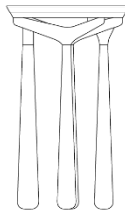

## STRUCTURE

*The sideboard “Eixo” is mainly composed of selected solid wood of the highest quality. Its top is chamfered on the lower edge and along with the turned wooden feet, it highlights the elegance of the piece. The top also has a glass detail in an organic shape, as an addition to the functionality and design of the piece.*

## CONTRASTING FINISHES

*Feets/Top/Detail*

# EIXO

---

1800mm  
70 3/4"

450mm  
17 3/4"

750mm  
29 1/2"

2200mm  
86 1/2"

450mm  
17 3/4"

750mm  
29 1/2"

2500mm  
98 1/4"

450mm  
17 3/4"

750mm  
29 1/2"

uultis

BR 116, DOIS IRMÃOS,

RS | BRASIL

51 3564 8382

UULTIS.COM