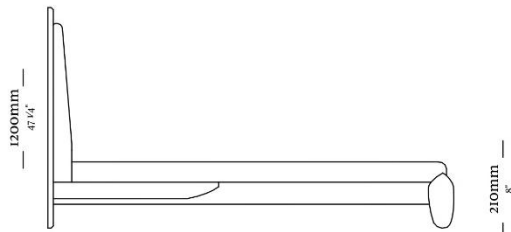

STRUCTURE

The shape of Guará bed is structured by solid high-quality wood. The headboard also has natural cotton straw and a big comfy cushion, which guarantees a polished and soft design.

FINISHES/COATING

Finishes and coating available according to the price list. There is a wide variety of finishes and coating available to create unique pieces.

GUARÁ

— 2830mm —
111 276.4"

— 2200mm —
47 1/4"

Cama para colchão 138
2830 x 2200 x 1200mm

— 3030mm —
119 196.4"

— 2210mm —
47 1/4"

Cama para colchão 158
3030 x 2210 x 1200mm

— 3380mm —
133 56.4"

— 2260mm —
47 1/4"

Cama para colchão 193
3380 x 2260 x 1200mm

uultis

BR 116, DOIS IRMÃOS,