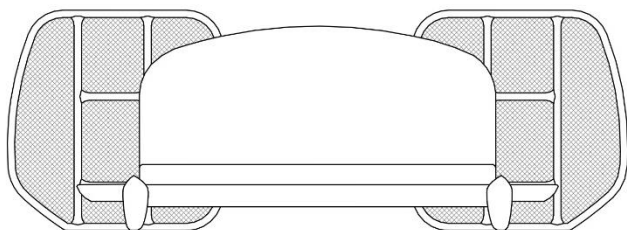

Finishes and coating available according to the price list. There is a wide variety of finishes and coating available to create unique pieces.

GUARÁ

— 2830mm —
111 276.4"

— 2200mm —
47 1/4"

Cama para colchão 138
2830 x 2200 x 1200mm

— 3030mm —
119 196.4"

— 2210mm —
47 1/4"

Cama para colchão 158
3030 x 2210 x 1200mm

— 3380mm —
133 56.4"

— 2260mm —
47 1/4"

Cama para colchão 193
3380 x 2260 x 1200mm

uultis

BR 116, DOIS IRMÃOS,