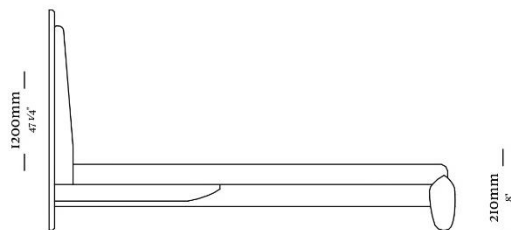

Finishes and coating available according to the price list. There is a wide variety of finishes and coating available to create unique pieces.

GUARÁ

— 2830mm —
111 276.4"

— 2200mm —
47 1/4"

Cama para colchão 138
2830 x 2200 x 1200mm

— 3030mm —
119 196.4"

— 2210mm —
47 1/4"

Cama para colchão 158
3030 x 2210 x 1200mm

— 3380mm —
133 56.4"

— 2260mm —
47 1/4"

Cama para colchão 193
3380 x 2260 x 1200mm

uultis

BR 116, DOIS IRMÃOS,