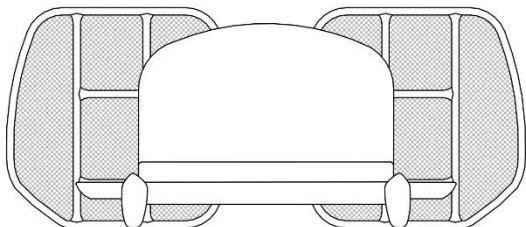

STRUCTURE

The shape of Guará bed is structured by solid high-quality wood. The headboard also has natural cotton straw and a big comfy cushion, which guarantees a polished and soft design.

FINISHES/COATING

Finishes and coating available according to the price list. There is a wide variety of finishes and coating available to create unique pieces.

GUARÁ

— 2830mm —
111 276.4"

— 2200mm —
47 1/4"

Cama para colchão 138
2830 x 2200 x 1200mm