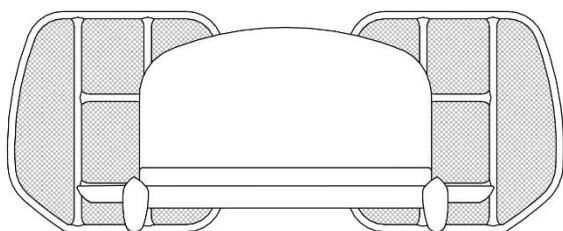

STRUCTURE

The shape of Guará bed is structured by solid high-quality wood. The headboard also has natural cotton straw and a big comfy cushion, which guarantees a polished and soft design.

FINISHES/COATING

Finishes and coating available according to the price list. There is a wide variety of finishes and coating available to create unique pieces.

GUARÁ

— 2830mm —
111 276.4"

— 2200mm —
47 1/4"

Cama para colchão 138
2830 x 2200 x 1200mm

— 3030mm —
119 196.4"

— 2210mm —
47 1/4"

Cama para colchão 158
3030 x 2210 x 1200mm

— 3380mm —
133 56.4"

— 2260mm —
47 1/4"

Cama para colchão 193
3380 x 2260 x 1200mm

uultis

BR 116, DOIS IRMÃOS,