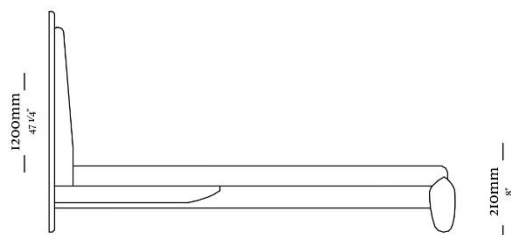

STRUCTURE

The shape of Guará bed is structured by solid high-quality wood. The headboard also has natural cotton straw and a big comfy cushion, which guarantees a polished and soft design.

FINISHES/COATING

Finishes and coating available according to the price list. There is a wide variety of finishes and coating available to create unique pieces.

GUARÁ

— 2830mm —
111 276.4"

— 2200mm —
47 1/4"

Cama para colchão 138
2830 x 2200 x 1200mm

— 3030mm —
119 196.4"

— 2210mm —
47 1/4"

Cama para colchão 158
3030 x 2210 x 1200mm

— 3380mm —
133 56.4"

— 2260mm —
47 1/4"

Cama para colchão 193
3380 x 2260 x 1200mm

uultis

BR 116, DOIS IRMÃOS,