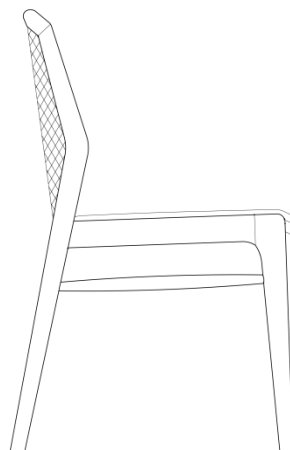

549mm
21 39/64"

843mm
33 5/32"

477mm
18 25/32"