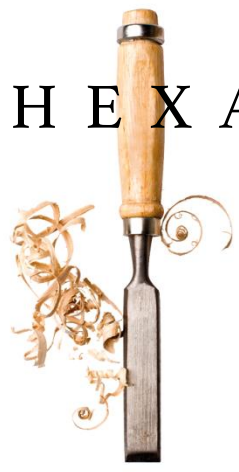

BOB

SHE

uultis

H E X A

DESIGNED BY  
SÉRGIO BATISTA

# HEXA

---

With a backrest resembling a hexagon, the Hexa is a chair with a minimalist design and a strong natural appeal - both through the use of straw in the backrest and the prominent presence of wood as the centerpiece of the piece.

## STRUCTURE

*Solid wood structure with seat upholstered in high-density foam, back in natural cotton straw.*