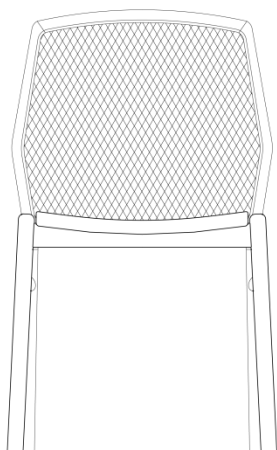

BOB

SHE

uultis

H E X A

DESIGNED BY  
SÉRGIO BATISTA

# HEXA

---

With a backrest resembling a hexagon, the Hexa is a chair with a minimalist design and a strong natural appeal - both through the use of straw in the backrest and the prominent presence of wood as the centerpiece of the piece.

## STRUCTURE

*Solid wood structure with seat upholstered in high-density foam, back in natural cotton straw.*

# HEXA

---

514mm  
20 15/64"

549mm  
21 39/64"

843mm  
33 5/32"

477mm  
18 25/32"

uultis

BR 116, DOIS IRMÃOS