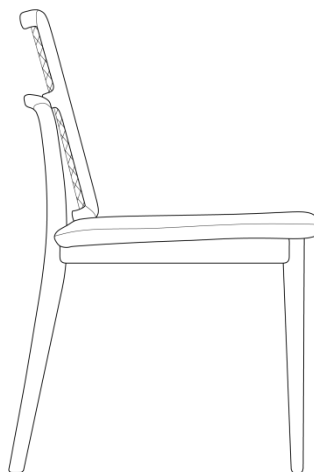

BOB

S
H
E

uultis

K O M

DESIGNED BY
SÉRGIO BATISTA

K O M

A classic inspiration with the softness of straw and the grandeur of wood. The Kom, as the name suggests, comes from comfort and is a key piece for dining rooms that seek to combine trends without straying from standards.

STRUCTURE

Solid wood structure. Seat upholstered with high-density foam, and back in natural straw.

FINISHES/COATING

Finishes and coating available according to the price list. There is a wide variety of finishes and coating available to create unique pieces.

K O M

450mm

17 23/32"

547mm

21 17/32"

825mm

32 31/64"

473mm