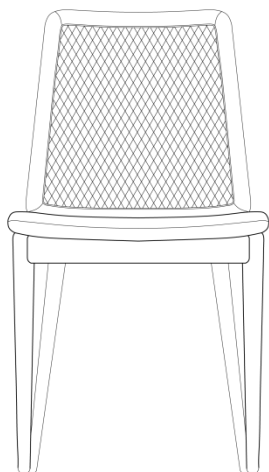

BOB

S
H
E

uultis

K O M

DESIGNED BY
SÉRGIO BATISTA

K O M

A classic inspiration with the softness of straw and the grandeur of wood. The Kom, as the name suggests, comes from comfort and is a key piece for dining rooms that seek to combine trends without straying from standards.

STRUCTURE

Solid wood structure. Seat upholstered with high-density foam, and back in natural straw.

FINISHES/COATING

Finishes and coating available according to the price list. There is a wide variety of finishes and coating available to create unique pieces.

K O M

450mm

17 23/32"

547mm

21 17/32"

825mm

32 31/64"

473mm