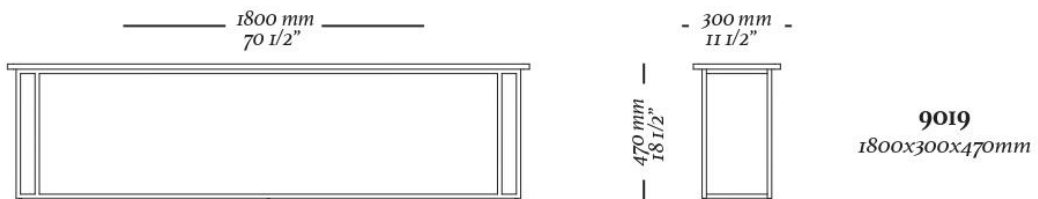

BOB

S
H
R

ultis

DESIGNED BY
SÉRGIO BATISTA

LI

Li is a set of tables with minimalist and clean style. It has top with structure covered in natural wood blade and base of stainless steel. Because it is versatile, it achieves a balance between the two materials.

STRUCTURE

Side/support table with base in chromed aluminum and top in MDF with laminate finish.

FINISHES/COATING

Finishes and coating available according to the price list. There is a wide variety of finishes and coating available to create unique pieces.