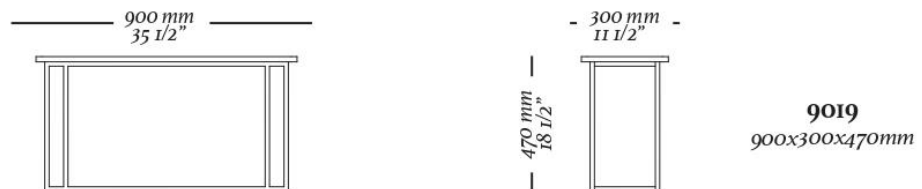

BOB

S
H
R

ultis

DESIGNED BY
SÉRGIO BATISTA

LI

Li is a set of tables with minimalist and clean style. It has top with structure covered in natural wood blade and base of stainless steel. Because it is versatile, it achieves a balance between the two materials.

STRUCTURE

Side/support table with base in chromed aluminum and top in MDF with laminate finish.

FINISHES/COATING

Finishes and coating available according to the price list. There is a wide variety of finishes and coating available to create unique pieces.