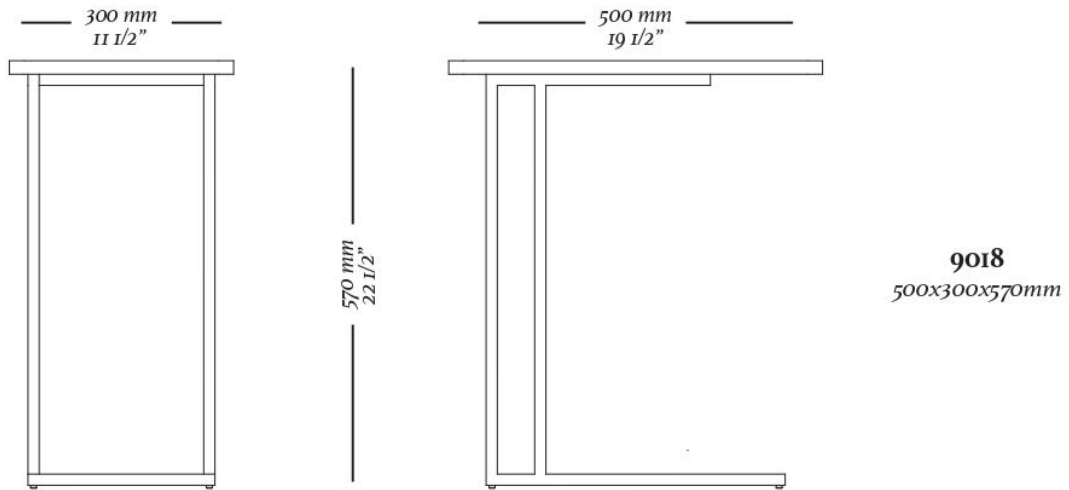

BOB

S
H
R

ultis

DESIGNED BY
SÉRGIO BATISTA

LI

Li is a set of tables with minimalist and clean style. It has top with structure covered in natural wood blade and base of stainless steel. Because it is versatile, it achieves a balance between the two materials.

STRUCTURE

Side/support table with base in chromed aluminum and top in MDF with laminate finish.

FINISHES/COATING

Finishes and coating available according to the price list. There is a wide variety of finishes and coating available to create unique pieces.