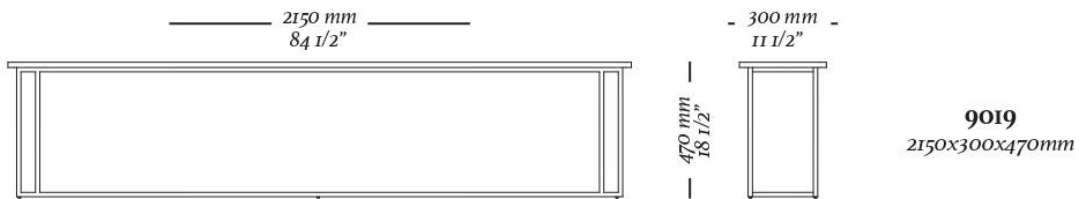

BOB

S
H
R

ultis

DESIGNED BY
SÉRGIO BATISTA

LI

Li is a set of tables with minimalist and clean style. It has top with structure covered in natural wood blade and base of stainless steel. Because it is versatile, it achieves a balance between the two materials.

STRUCTURE

Side/support table with base in chromed aluminum and top in MDF with laminate finish.

FINISHES/COATING

Finishes and coating available according to the price list. There is a wide variety of finishes and coating available to create unique pieces.