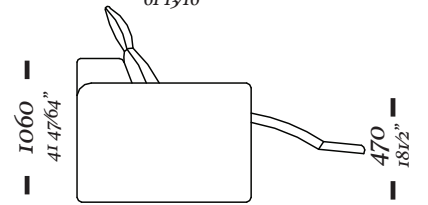

## OPTIONS

*Product with option of straight or curved arm, in addition to the option of central arm and feet in wood or plastic shoe.*

— 1330 —  
52 23/64"

Reclinável C/ 2br abaloados  
Ass. 900 mm

— 1180 —  
46 29/64"

Reclinável C/ 2br abaloados  
Ass. 700 mm

— 1050 —  
41 11/32"

Fechado

— 1570 —  
61 13/16"

Aberto

— 1270 —  
50"

Reclinável C/ 2br retos  
Ass. 900 mm

— 1120 —  
44 3/32"

Reclinável C/ 2br retos  
Ass. 700 mm

— 1050 —  
41 11/32"

Fechado

— 1570 —  
61 13/16"

Aberto

1080  
42 33/64"

Reclinável C/ 1br reto  
Ass. 900 mm

930  
36 39/64"