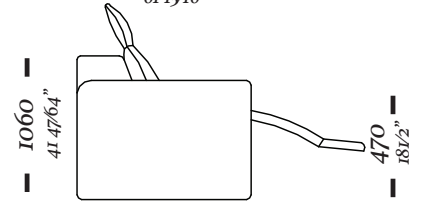

## OPTIONS

*Product with option of straight or curved arm, in addition to the option of central arm and feet in wood or plastic shoe.*

— 1330 —  
52 23/64"

Reclinável C/ 2br abaloados  
Ass. 900 mm

— 1180 —  
46 29/64"

Reclinável C/ 2br abaloados  
Ass. 700 mm

— 1050 —  
41 11/32"

Fechado

— 1570 —  
61 13/16"

Aberto

— 1270 —  
50"

Reclinável C/ 2br retos  
Ass. 900 mm

— 1120 —  
44 3/32"