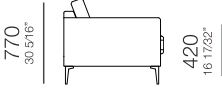

Poltrona  
C/ 2BR 250mm  
Ass. 1000mm

1310  
51 37/64"

MOD.  
C/ 1BR 110mm  
Ass. 1200mm

1380  
54 21/64"

MOD.  
C/ 1BR 180mm  
Ass. 1200mm

1450  
57 3/32"

MOD.  
C/ 1BR 250mm  
Ass. 1200mm

960  
37 5/8"

770  
30 5/16"

420  
16 17/32"

1110  
43 45/64"

Chaise longue  
C/ 1BR 110mm  
Ass. 1000mm

1118  
44 1/64"

Chaise longue  
C/ 1BR 180mm  
Ass. 1000mm

1250  
49 7/32"

Chaise longue  
C/ 1BR 250mm  
Ass. 1000mm