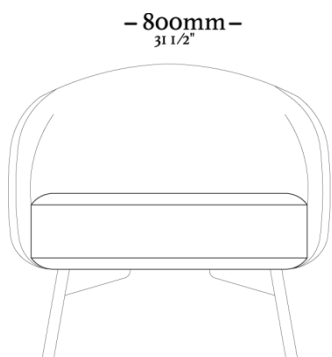

M U L E

Poltrona com
pés de madeira