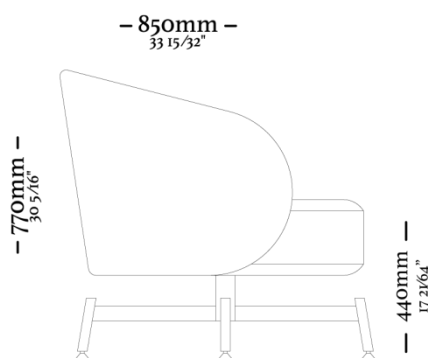

Poltrona giratória