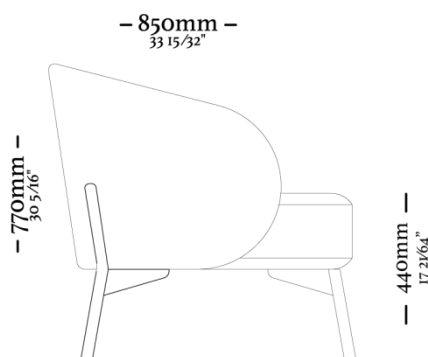

M U L E

Poltrona com
pés de madeira