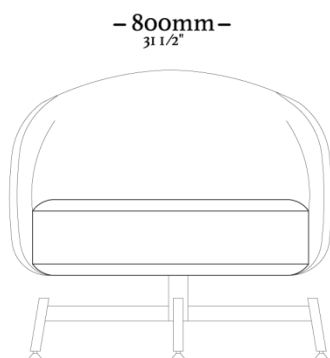

Poltrona giratória