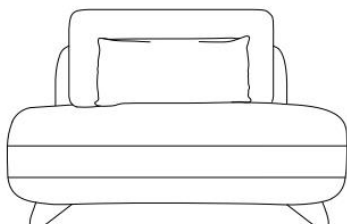

— 440mm —
17 1/4"

— 2240mm —
88 1/4"

— 970mm —
38 1/4"

Sofá 4 Lugares C/2br
2240 x 970 x 880mm

— 880mm —
34 3/4"

— 440mm —
17 1/4"

— 2150mm —
84 1/2"

— 970mm —
38 1/4"

Canto chaise
2150 x 970 x 880mm

— 880mm —
34 3/4"

— 440mm —
17 1/4"

— 1110mm —
43 3/4"

— 1560mm —
61 1/2"

Chaise longue
1110 x 970 x 880mm

— 880mm —
34 3/4"

— 440mm —
17 1/4"