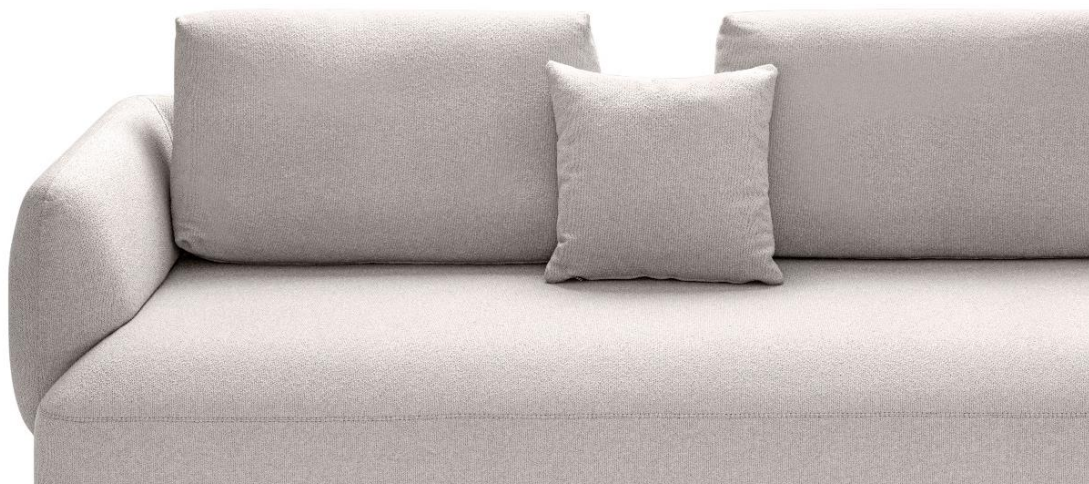

MODERN

SELECTION

uultis

NEXUS

DESIGNED BY
STÚDIO +A!

NEXUS

The Nexus sofa is a link that brings together moments of togetherness, a bridge between modern design and the practicality of everyday life. Standing out with its rectangular shape, it conveys a sense of balance and order in the environment. The connections between the modules form a meeting point, a hub of connections where conversations, laughter, and special moments unfold.

STRUCTURE

The structure of the Nexus upholstery is complex and comfortable. The skeleton is composed of selected solid wood of the highest quality. The comfort layers feature medium-density foam on the seat, while the backrest features polyester fiber cushions. The piece is supported by wooden feet.