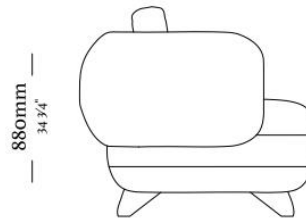

FINISHES/COATING

Finishes and coating available according to the price list. There is a wide variety of finishes and coating available to create unique pieces.

CONTRASTING FABRICS

Base/Cushion

NEXUS

— 1830mm —
72 1/4"

— 970mm —
38 1/4"

Sofá 3 Lugares C/ibr
1830 x 970 x 880mm

— 880mm —
34 3/4"

— 440mm —
17 1/4"

— 2070mm —
81 1/2"

— 970mm —
38 1/4"

Sofá 4 Lugares S/br
2070 x 970 x 880mm

— 880mm —
34 3/4"

— 440mm —
17 1/4"

— 2240mm —
88 1/4"

— 970mm —
38 1/4"

Sofá 4 Lugares C/2br
2240 x 970 x 880mm

— 880mm —
34 3/4"

— 440mm —
17 1/4"

— 2150mm —
84 1/2"

— 970mm —
38 1/4"

Canto chaise
2150 x 970 x 880mm

— 880mm —
34 3/4"

— 440mm —
17 1/4"

— 1110mm —
43 3/4"

— 1560mm —
61 1/2"

Chaise longue
1110 x 970 x 880mm

— 880mm —
34 3/4"

— 440mm —
17 1/4"