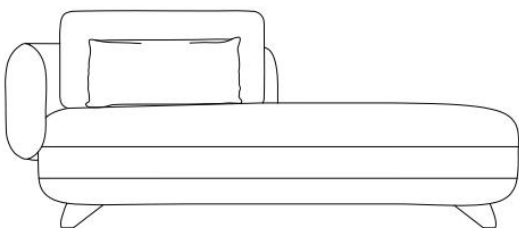

— 440mm —
17 1/4"

— 2240mm —
88 1/4"

— 970mm —
38 1/4"

Sofá 4 Lugares C/2br
2240 x 970 x 880mm

— 880mm —
34 3/4"

— 440mm —
17 1/4"

— 2150mm —
84 1/2"

— 970mm —
38 1/4"

Canto chaise
2150 x 970 x 880mm

— 880mm —
34 3/4"

— 440mm —
17 1/4"

— 1110mm —
43 3/4"

— 1560mm —
61 1/2"

Chaise longue
1110 x 970 x 880mm

— 880mm —
34 3/4"

— 440mm —
17 1/4"