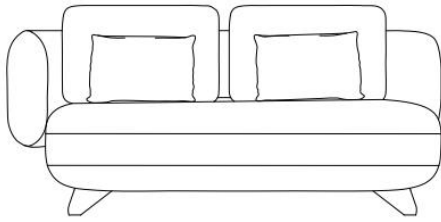

MODERN

SELECTION

uultis

NEXUS

DESIGNED BY
STÚDIO +A!

NEXUS

The Nexus sofa is a link that brings together moments of togetherness, a bridge between modern design and the practicality of everyday life. Standing out with its rectangular shape, it conveys a sense of balance and order in the environment. The connections between the modules form a meeting point, a hub of connections where conversations, laughter, and special moments unfold.

STRUCTURE

The structure of the Nexus upholstery is complex and comfortable. The skeleton is composed of selected solid wood of the highest quality. The comfort layers feature medium-density foam on the seat, while the backrest features polyester fiber cushions. The piece is supported by wooden feet.

— 970mm —
38 1/4"

Sofá 3 Lugares C/ibr
1830 x 970 x 880mm

— 880mm —
34 3/4"

— 440mm —
17 1/4"

— 2070mm —
81 1/2"

— 970mm —
38 1/4"

Sofá 4 Lugares S/br
2070 x 970 x 880mm

— 880mm —
34 3/4"