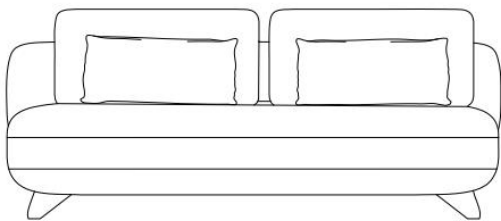

STRUCTURE

The structure of the Nexus upholstery is complex and comfortable. The skeleton is composed of selected solid wood of the highest quality. The comfort layers feature medium-density foam on the seat, while the backrest features polyester fiber cushions. The piece is supported by wooden feet.

— 970mm —
38 1/4"

Sofá 3 Lugares C/ibr
1830 x 970 x 880mm

— 880mm —
34 3/4"

— 440mm —
17 1/4"

— 2070mm —
81 1/2"

— 970mm —
38 1/4"

Sofá 4 Lugares S/br
2070 x 970 x 880mm

— 880mm —
34 3/4"

— 440mm —
17 1/4"

— 2240mm —
88 1/4"

— 970mm —
38 1/4"

Sofá 4 Lugares C/2br
2240 x 970 x 880mm

— 880mm —
34 3/4"

— 440mm —
17 1/4"

— 2150mm —
84 1/2"

— 970mm —
38 1/4"