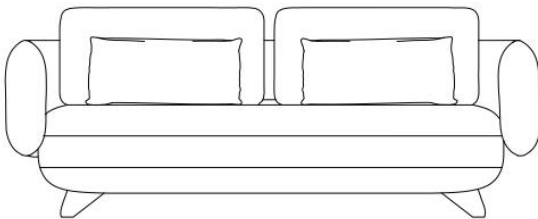

STRUCTURE

The structure of the Nexus upholstery is complex and comfortable. The skeleton is composed of selected solid wood of the highest quality. The comfort layers feature medium-density foam on the seat, while the backrest features polyester fiber cushions. The piece is supported by wooden feet.

— 970mm —
38 1/4"

Sofá 3 Lugares C/ibr
1830 x 970 x 880mm

— 880mm —
34 3/4"

— 440mm —
17 1/4"

— 2070mm —
81 1/2"

— 970mm —
38 1/4"

Sofá 4 Lugares S/br
2070 x 970 x 880mm

— 880mm —
34 3/4"

— 440mm —
17 1/4"

— 2240mm —
88 1/4"

— 970mm —
38 1/4"

Sofá 4 Lugares C/2br
2240 x 970 x 880mm

— 880mm —
34 3/4"

— 440mm —
17 1/4"

— 2150mm —
84 1/2"

— 970mm —
38 1/4"

Canto chaise
2150 x 970 x 880mm

— 880mm —
34 3/4"

— 440mm —
17 1/4"

— 1110mm —
43 3/4"

— 1560mm —
61 1/2"

Chaise longue
1110 x 970 x 880mm

— 880mm —
34 3/4"

— 440mm —
17 1/4"