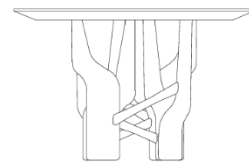

STRUCTURE

The structure is composed of a selected high quality solid wood base creating the curves and volumes of the set. The top is made of MDF, with a natural wood blade and chamfered edges, which give a differentiated finish to the piece.

— 1200mm —
47 1/4"

— 750mm —
29 1/2"

— 2500mm —
98 1/2"

— 1200mm —
47 1/4"

— 750mm —
29 1/2"

— 2800mm —
110 1/4"

— 1200mm —
47 1/4"

— 750mm —
29 1/2"

— 3000mm —
118 1/4"

— 1200mm —
47 1/4"

— 750mm —
29 1/2"

— 3200mm —
125 3/4"

— 1200mm —
47 1/4"

— 750mm —
29 1/2"

— 3500mm —
137 3/4"

— 1200mm —
47 1/4"