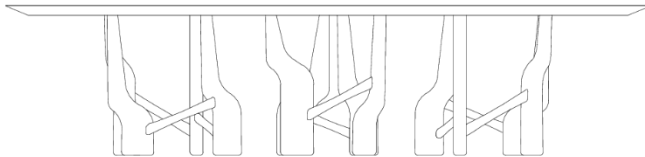

STRUCTURE

The structure is composed of a selected high quality solid wood base creating the curves and volumes of the set. The top is made of MDF, with a natural wood blade and chamfered edges, which give a differentiated finish to the piece.

— 1200mm —
47 1/4"

— 750mm —
29 1/2"

— 2500mm —
98 1/2"

— 1200mm —
47 1/4"

— 750mm —
29 1/2"

— 2800mm —
110 1/4"

— 1200mm —
47 1/4"

— 750mm —
29 1/2"

— 3000mm —
118 1/4"

— 1200mm —
47 1/4"

— 750mm —
29 1/2"

— 3200mm —
125 3/4"

— 1200mm —
47 1/4"

— 750mm —
29 1/2"

— 3500mm —
137 3/4"

— 1200mm —
47 1/4"