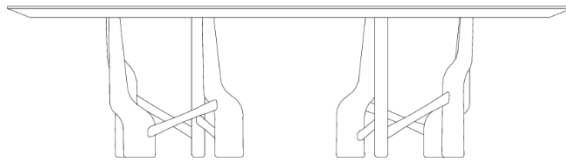

STRUCTURE

The structure is composed of a selected high quality solid wood base creating the curves and volumes of the set. The top is made of MDF, with a natural wood blade and chamfered edges, which give a differentiated finish to the piece.

— 1200mm —
47 1/4"

— 750mm —
29 1/2"

— 2500mm —
98 1/2"

— 1200mm —
47 1/4"

— 750mm —
29 1/2"

— 2800mm —
110 1/4"

— 1200mm —
47 1/4"

— 750mm —
29 1/2"

— 3000mm —
118 1/4"

— 1200mm —
47 1/4"

— 750mm —
29 1/2"

— 3200mm —
125 3/4"

— 1200mm —
47 1/4"

— 750mm —
29 1/2"

— 3500mm —
137 3/4"

— 1200mm —
47 1/4"