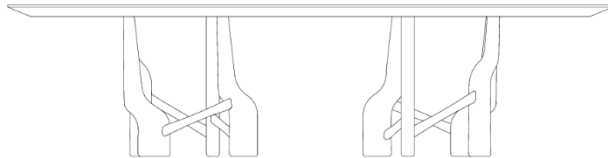

STRUCTURE

The structure is composed of a selected high quality solid wood base creating the curves and volumes of the set. The top is made of MDF, with a natural wood blade and chamfered edges, which give a differentiated finish to the piece.

— 1200mm —
47 1/4"

— 750mm —
29 1/2"

— 2500mm —
98 1/2"

— 1200mm —
47 1/4"

— 750mm —
29 1/2"

— 2800mm —
110 1/4"

— 1200mm —
47 1/4"

— 750mm —
29 1/2"

— 3000mm —
118 1/4"

— 1200mm —
47 1/4"

— 750mm —
29 1/2"

— 3200mm —
125 3/4"

— 1200mm —
47 1/4"

— 750mm —
29 1/2"

— 3500mm —
137 3/4"

— 1200mm —
47 1/4"