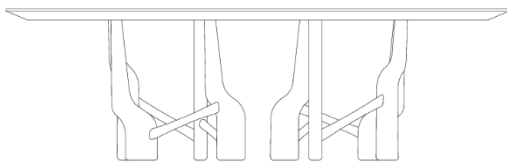

STRUCTURE

The structure is composed of a selected high quality solid wood base creating the curves and volumes of the set. The top is made of MDF, with a natural wood blade and chamfered edges, which give a differentiated finish to the piece.

— 1200mm —
47 1/4"

— 750mm —
29 1/2"

— 2500mm —
98 1/2"

— 1200mm —
47 1/4"

— 750mm —
29 1/2"

— 2800mm —
110 1/4"

— 1200mm —
47 1/4"

— 750mm —
29 1/2"

— 3000mm —
118 1/4"

— 1200mm —
47 1/4"

— 750mm —
29 1/2"

— 3200mm —
125 3/4"

— 1200mm —
47 1/4"

— 750mm —
29 1/2"

— 3500mm —
137 3/4"

— 1200mm —
47 1/4"