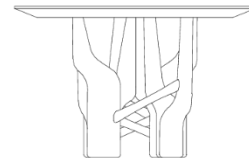

STRUCTURE

The structure is composed of a selected high quality solid wood base creating the curves and volumes of the set. The top is made of MDF, with a natural wood blade and chamfered edges, which give a differentiated finish to the piece.

— 1200mm —
47 1/4"

— 750mm —
29 1/2"

— 2500mm —
98 1/2"

— 1200mm —
47 1/4"

— 750mm —
29 1/2"

— 2800mm —
110 1/4"

— 1200mm —
47 1/4"

— 750mm —
29 1/2"

— 3000mm —
118 1/4"

— 1200mm —
47 1/4"

— 750mm —
29 1/2"

— 3200mm —
125 3/4"

— 1200mm —
47 1/4"

— 750mm —
29 1/2"

— 3500mm —
137 3/4"

— 1200mm —
47 1/4"