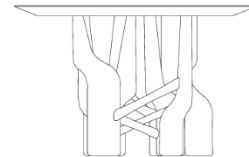

STRUCTURE

The structure is composed of a selected high quality solid wood base creating the curves and volumes of the set. The top is made of MDF, with a natural wood blade and chamfered edges, which give a differentiated finish to the piece.

— 1200mm —
47 1/4"

— 750mm —
29 1/2"

— 2500mm —
98 1/2"

— 1200mm —
47 1/4"

— 750mm —
29 1/2"

— 2800mm —
110 1/4"

— 1200mm —
47 1/4"

— 750mm —
29 1/2"

— 3000mm —
118 1/4"

— 1200mm —
47 1/4"

— 750mm —
29 1/2"

— 3200mm —
125 3/4"

— 1200mm —
47 1/4"

— 750mm —
29 1/2"

— 3500mm —
137 3/4"

— 1200mm —
47 1/4"