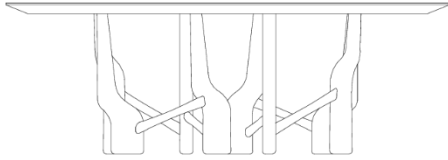

STRUCTURE

The structure is composed of a selected high quality solid wood base creating the curves and volumes of the set. The top is made of MDF, with a natural wood blade and chamfered edges, which give a differentiated finish to the piece.

— 1200mm —
47 1/4"

— 750mm —
29 1/2"

— 2500mm —
98 1/2"

— 1200mm —
47 1/4"

— 750mm —
29 1/2"

— 2800mm —
110 1/4"

— 1200mm —
47 1/4"

— 750mm —
29 1/2"

— 3000mm —
118 1/4"

— 1200mm —
47 1/4"

— 750mm —
29 1/2"

— 3200mm —
125 3/4"

— 1200mm —
47 1/4"

— 750mm —
29 1/2"

— 3500mm —
137 3/4"

— 1200mm —
47 1/4"