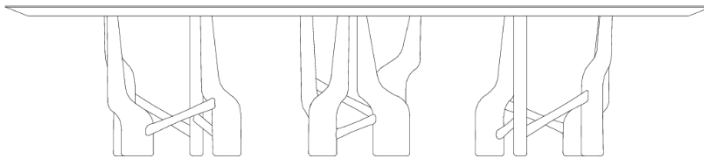

STRUCTURE

The structure is composed of a selected high quality solid wood base creating the curves and volumes of the set. The top is made of MDF, with a natural wood blade and chamfered edges, which give a differentiated finish to the piece.

— 1200mm —
47 1/4"

— 750mm —
29 1/2"

— 2500mm —
98 1/2"

— 1200mm —
47 1/4"

— 750mm —
29 1/2"

— 2800mm —
110 1/4"

— 1200mm —
47 1/4"

— 750mm —
29 1/2"

— 3000mm —
118 1/4"

— 1200mm —
47 1/4"

— 750mm —
29 1/2"

— 3200mm —
125 3/4"

— 1200mm —
47 1/4"

— 750mm —
29 1/2"

— 3500mm —
137 3/4"

— 1200mm —
47 1/4"