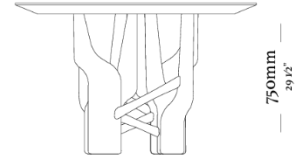

STRUCTURE

The structure is composed of a selected high quality solid wood base creating the curves and volumes of the set. The top is made of MDF, with a natural wood blade and chamfered edges, which give a differentiated finish to the piece.

FINISHES/COATING

Finishes and coating available according to the price list. There is a wide variety of finishes and coating available to create unique pieces.

CONTRASTING FINISHES

Legs/Top

RAÍZES

— 2200mm —
86 3/4"

— 1200mm —
47 1/4"

— 750mm —
29 1/2"

— 2500mm —
98 1/2"

— 1200mm —
47 1/4"

— 750mm —
29 1/2"

— 2800mm —
110 1/4"

— 1200mm —
47 1/4"

— 750mm —
29 1/2"

— 3000mm —
118 1/4"

— 1200mm —
47 1/4"

— 750mm —
29 1/2"

— 3200mm —
125 3/4"

— 1200mm —
47 1/4"

— 750mm —
29 1/2"

— 3500mm —
137 3/4"

— 1200mm —
47 1/4"