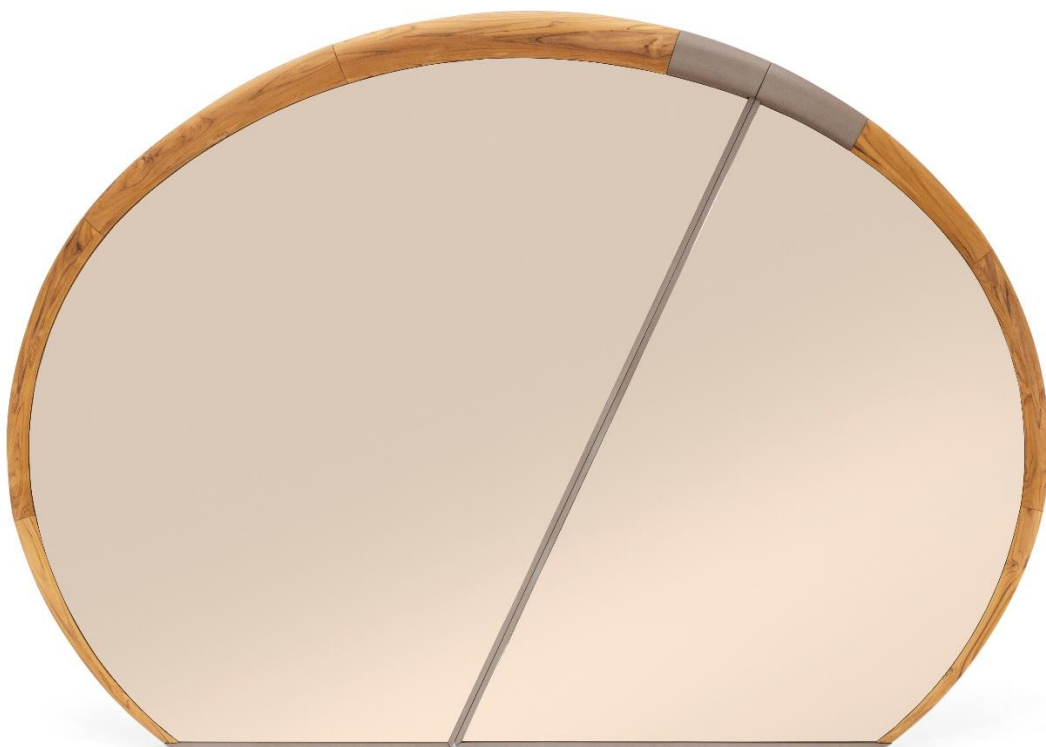

# RUDÁ

---

Inspired by the god of love in Tupi-Guarani mythology, the Rudá Mirror personifies the essence of love and passion in its purest and most vibrant form. Its circular shape evokes the image of the sun, the source of light and warmth that nurtures life on our earth. Just as the sun illuminates every corner of the world, the Rudá Mirror reflects the light of inner beauty, revealing the true essence of whoever beholds it.

## STRUCTURE

*The frame and the detail are made of selected solid high-quality wood, which creates a circular interesting shape for the wide mirror. The mirror is placed on high resistance particle board which insure good support for the mirror.*