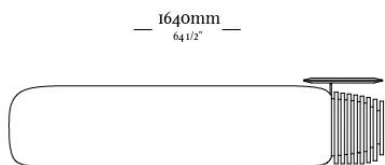

## STRUCTURE

*The structure is composed by solid high-quality wood. The seat and backrest comfort is offered by medium and high density foam. in addition, the wood details brings up sophistication and personality.*

# RUY

---

Banqueta  
1640 x 600 x 440mm

Mod. Curva 2460  
2460 x 1020 x 800mm

Mod. 2460  
2460 x 950 x 800mm

uultis

BR 116, DOIS IRMÃOS,

RS | BRASIL