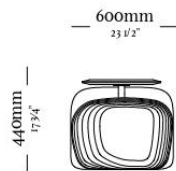

## STRUCTURE

*The structure is composed by solid high-quality wood. The seat and backrest comfort is offered by medium and high density foam. in addition, the wood details brings up sophistication and personality.*

# RUY

---

Banqueta  
1640 x 600 x 440mm

Mod. Curva 2460  
2460 x 1020 x 800mm

Mod. 2460  
2460 x 950 x 800mm

uultis

BR 116, DOIS IRMÃOS,

RS | BRASIL