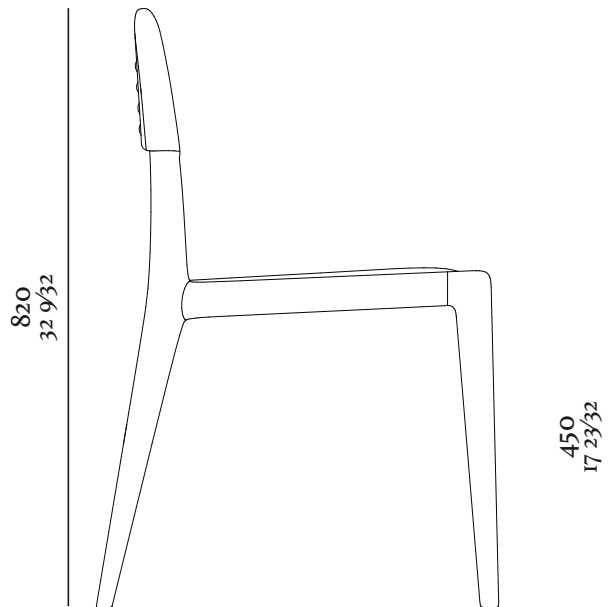

530
20 55/64