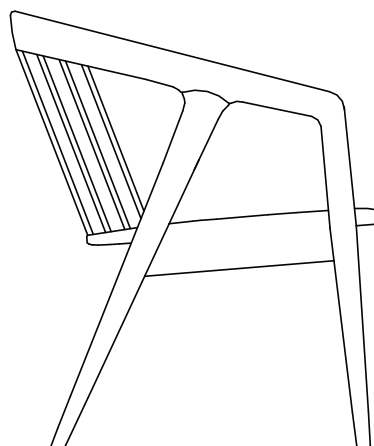

# V I N E

---

The wrapping curves of the Vine chair reflect the feeling of freedom while the wood expresses its firmness in a product designed especially for use in the balcony area. The seat, also shaped in wood, allows a unique fit, bringing the perfect union between matter and comfort. Aiming to add another differential, the chair has 2 backrest options, wooden sleepers or nautical rope.

## STRUCTURE

*Chair with solid wood base and seat also in shaped solid wood. The backrest is supported by a wooden crosspiece and has a choice of nautical rope weave or vertical wooden crosspieces, bringing comfort and resistance to balcony spaces.*

# V I N E

---

620  
24 13/32

790  
31 7/64

660  
25 63/64

430  
16 59/64

620  
24 13/32

790  
31 7/64