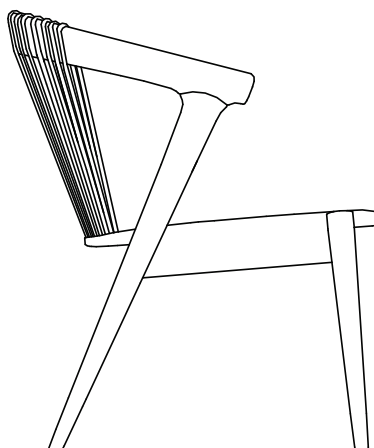

790
31 7/64

660
25 63/64

430
16 59/64