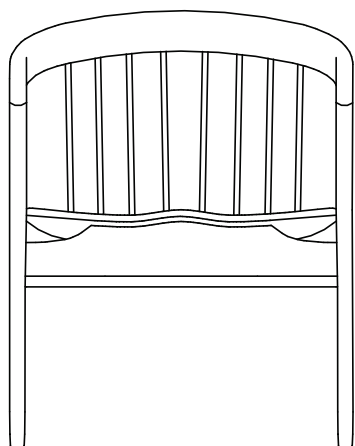

V I N E

620
24 13/32