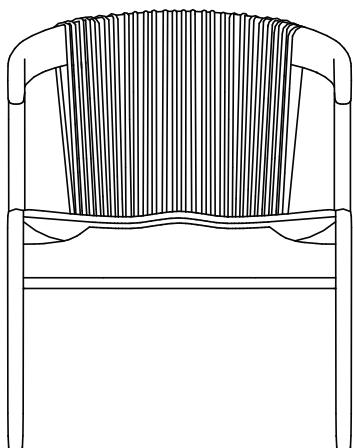

# V I N E

---

The wrapping curves of the Vine chair reflect the feeling of freedom while the wood expresses its firmness in a product designed especially for use in the balcony area. The seat, also shaped in wood, allows a unique fit, bringing the perfect union between matter and comfort. Aiming to add another differential, the chair has 2 backrest options, wooden sleepers or nautical rope.

## STRUCTURE

*Chair with solid wood base and seat also in shaped solid wood. The backrest is supported by a wooden crosspiece and has a choice of nautical rope weave or vertical wooden crosspieces, bringing comfort and resistance to balcony spaces.*

# V I N E

---

620  
24 13/32

790  
31 7/64

660  
25 63/64

430  
16 59/64

620  
24 13/32

790  
31 7/64